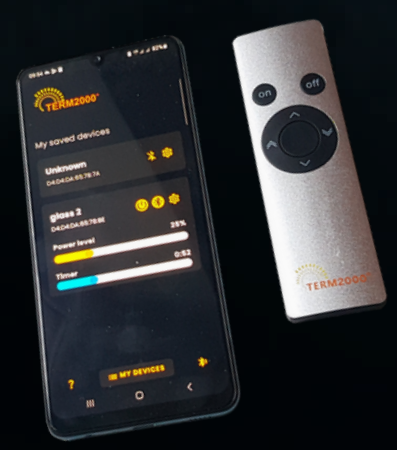

- RAL8016
- RAL9005
- RAL7016
- RAL9010

DESIGNATION	POWER	BT
RCAC150	1500W	
RCACBT150	1500W	✓
RCAC200	2000W	
RCACBT200	2000W	✓
RCJC300	3000W	
RCJCBT300	3000W	✓
RCJC400	4000W	
RCKC450	4500W	
RCKC500	5000W	
RCKC600	6000W	

BODY & PARTS
ALUMINIUM & INOX

POWER
25-50-75-100%

WATERPROOF
IP65

SHORT WAVE
EMITTER

APP
TERM2000

1500W
2000W